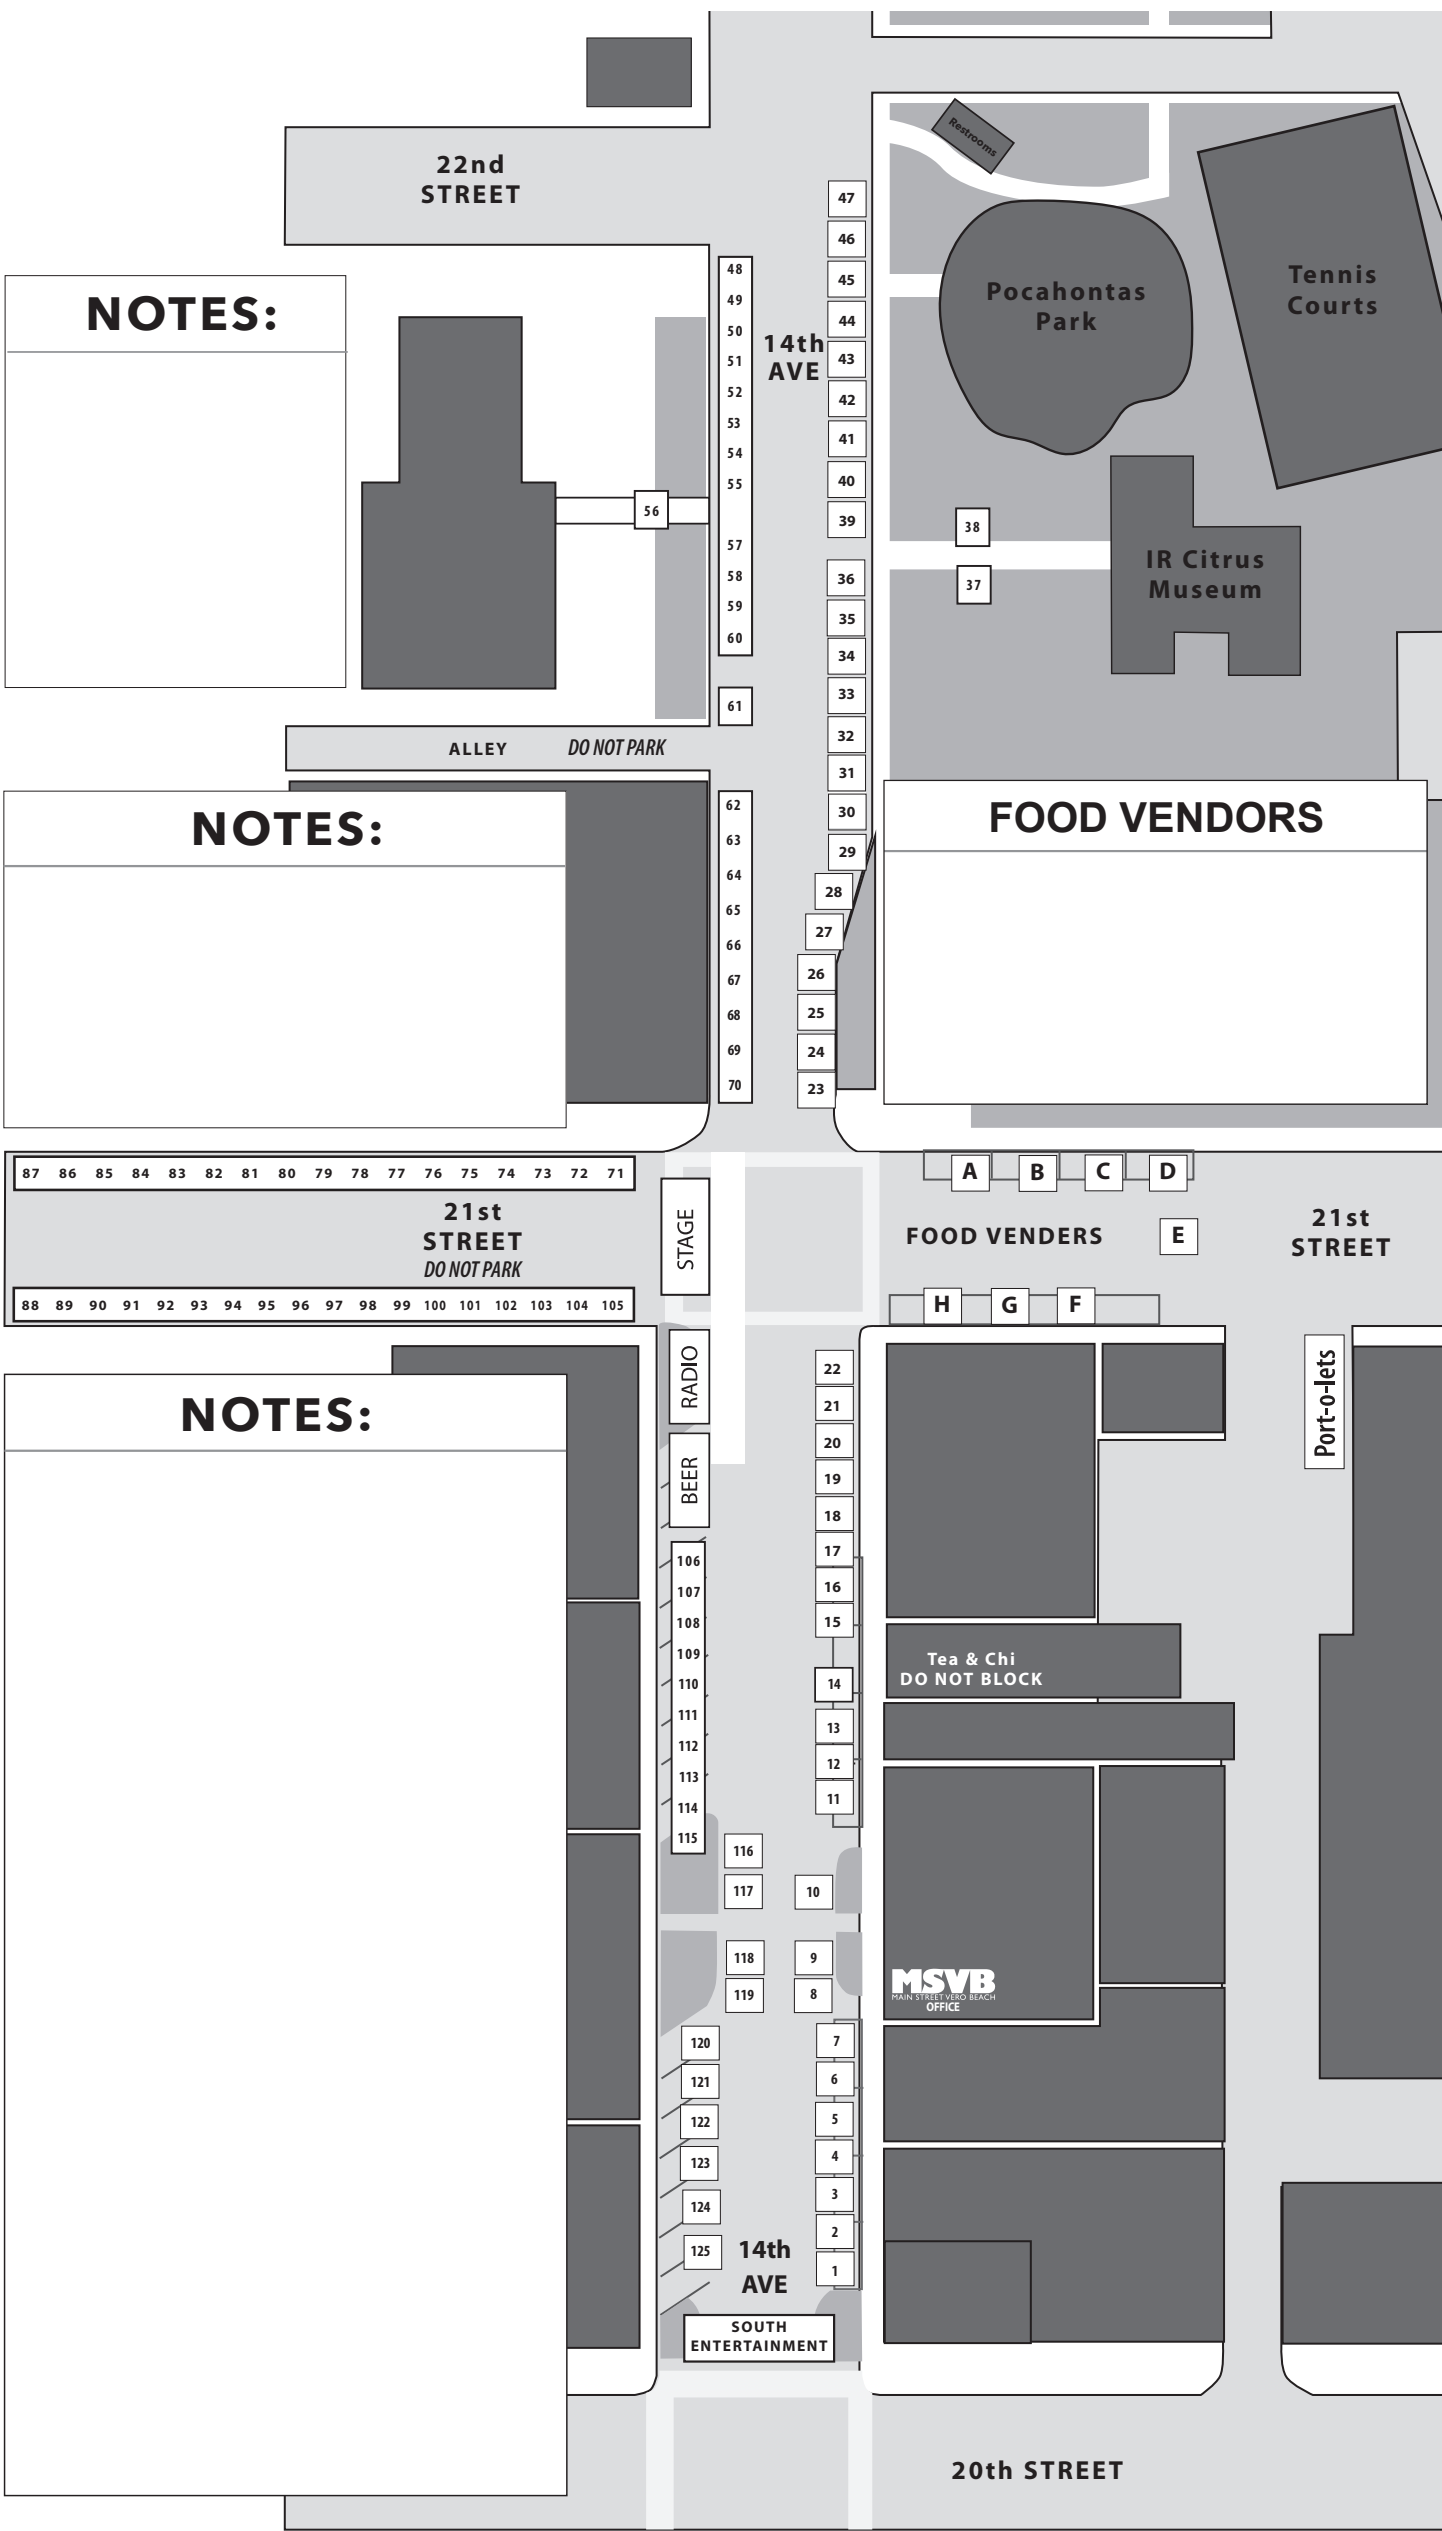

**EXTENDED DOWNTOWN
FRIDAY MAP**

NOTES:

NOTES:

NOTES:

NOTES:

FOOD VENDORS

FOOD VENDORS

21st STREET

20th STREET

22nd STREET

14th AVE

ALLEY DO NOT PARK

**21st STREET
DO NOT PARK**

STAGE

RADIO

BEER

**Tea & Chi
DO NOT BLOCK**

**MSVB
MAIN STREET VERO BEACH
OFFICE**

14th AVE

SOUTH ENTERTAINMENT

Port-o-lets

87 86 85 84 83 82 81 80 79 78 77 76 75 74 73 72 71

88 89 90 91 92 93 94 95 96 97 98 99 100 101 102 103 104 105

116
117
118
119

120
121
122
123
124
125

Restrooms

Tennis Courts

IR Citrus Museum

Pocahontas Park

NOTES: